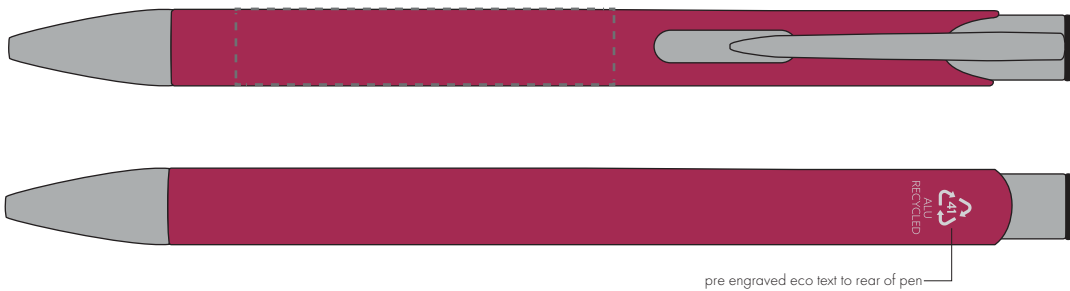

Your Ref:	Quantity:	Product Code: TPC982001
Our Ref:	Version: 1	Product Colour: PINK

PRINTING CONCERNS:

We stock this item in the following colours

**PANTONE REFERENCE(S)**

● Engrave

ARTWORK SCALE 100%

ARTWORK SCALE 100%
Flat Engrave Area:
50mm x 10mm

Product Image for visualisation
- colours may vary

The dashed line is to demonstrate print area and will not appear on your printed item

PLEASE NOTE:

- All colours including print and product are for visual purposes only and should not be regarded as the actual colour of the product and print.
- Some products may vary from batch to batch and may differ from previous orders.
- The colour and texture of a product can also have an effect on the final print colour.
- By approving this order we accept that you understand these terms.